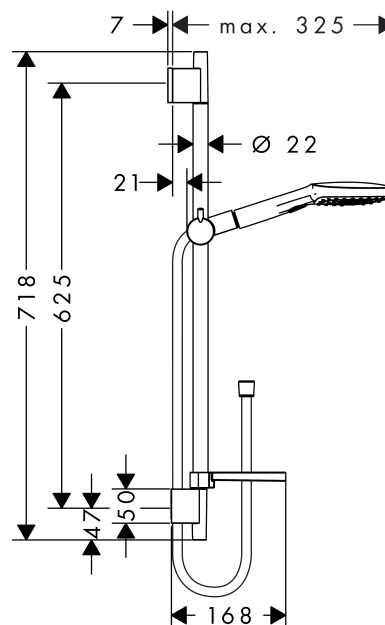

Raindance Select
Raindance Select 120 Unica Set 65cm
 Surfaces: **chrome** Art. no. : **26620000**

Description

product features

- wall bar spacer (grey)
- operating pressure: min. 1 bar / max. 6 bar

consists of

- Isiflex shower hose 1.60m (#28276XXX)
- Raindance Select E 120 3jet Hand shower (#26520XXX)
- Unica'S Puro shower bar 0.65m (#28632XXX)
- Casetta'E soap dish (#26519XXX)

Article Details

Price excl. VAT

£ 142.50

Technology

Product image

Scale drawing

Flowchart

Raindance Select
Raindance Select 120 Unica Set 65cm
Surfaces: **chrome** Art. no. : **26620000**

Installation examples