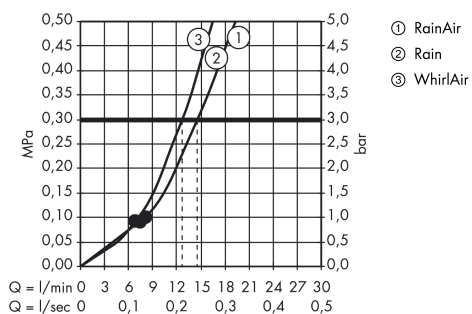

£ 142.50

Technology

Product image

Scale drawing

Flowchart

Raindance Select
Raindance Select 120 Unica Set 65cm
Surfaces: **chrome** Art. no. : **26620000**

Installation examples